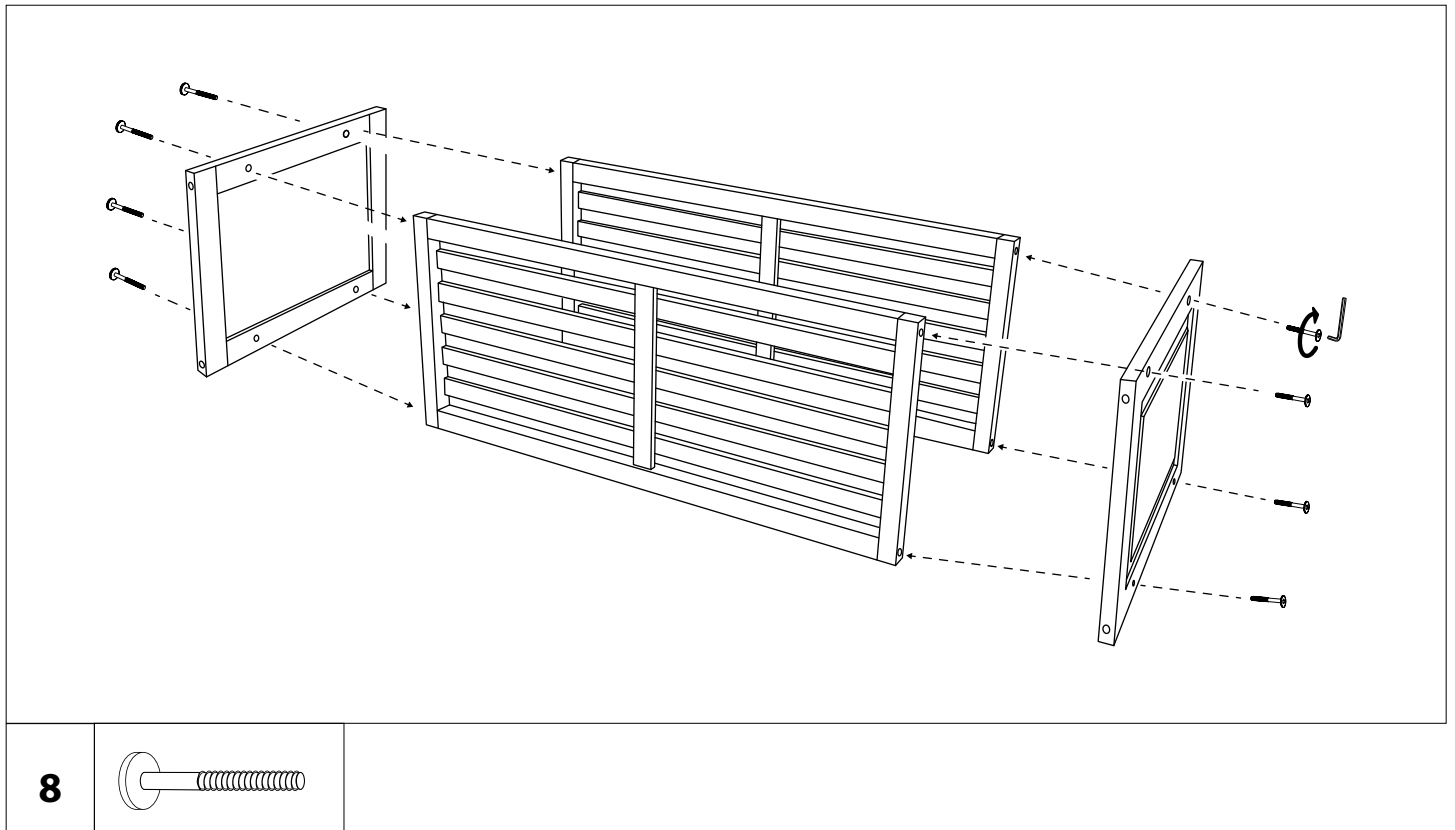

Parts List

A 2 Shelf	B 2 Side	C 4 Metal Pin	D 8 Barrel Bolt
E 8 Bolt Cap	F 1 Allen Wrench	G 1 Touch Up Pen	

Thank you for your purchase. For any product or installation questions, damages, replacement or missing parts please contact us at:

1.800.480.6985

service@johnlouishome.com

www.johnlouishome.com

Step 1