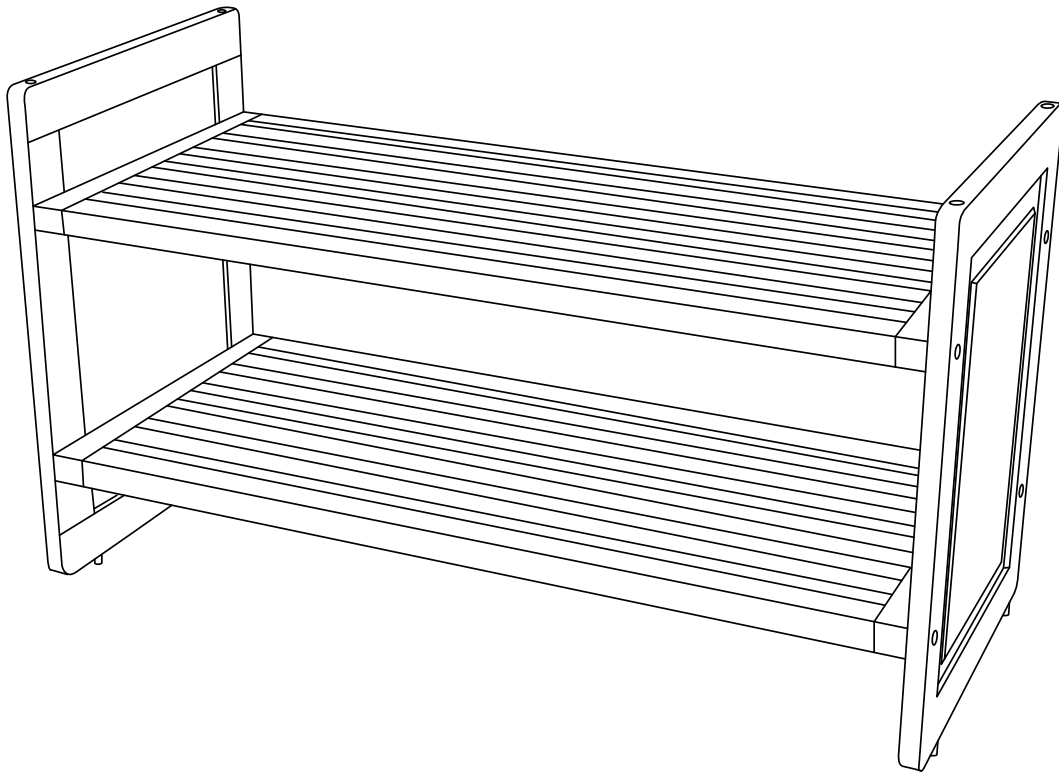

JOHN LOUIS HOME

Solid Wood Home Storage Solutions

Storage Rack

JLH-SR*

Parts List

			
A 2 Shelf	B 2 Side	C 4 Metal Pin	D 8 Barrel Bolt
			
E 8 Bolt Cap	F 1 Allen Wrench	G 1 Touch Up Pen	

Thank you for your purchase. For any product or installation questions, damages, replacement or missing parts please contact us at: